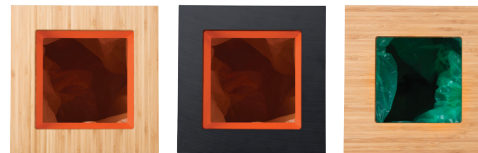

Lune

circular waste bins

Paxa L

Product specifications Paxa L

30 x 30 x 72 cm

Dimensions (L x W x H)

65 litres

Capacity

30 - 40

Users

10 kg

Weight

Options

Galvanised steel

Material

- Additional inner bin
- Circular user model
- Colored section rings
- Covers (bamboo, recycled plastic)
- Cup stacker
- Lid / flap
- RAL colors
- Section text
- Waste icons / pictograms
- Wrapping